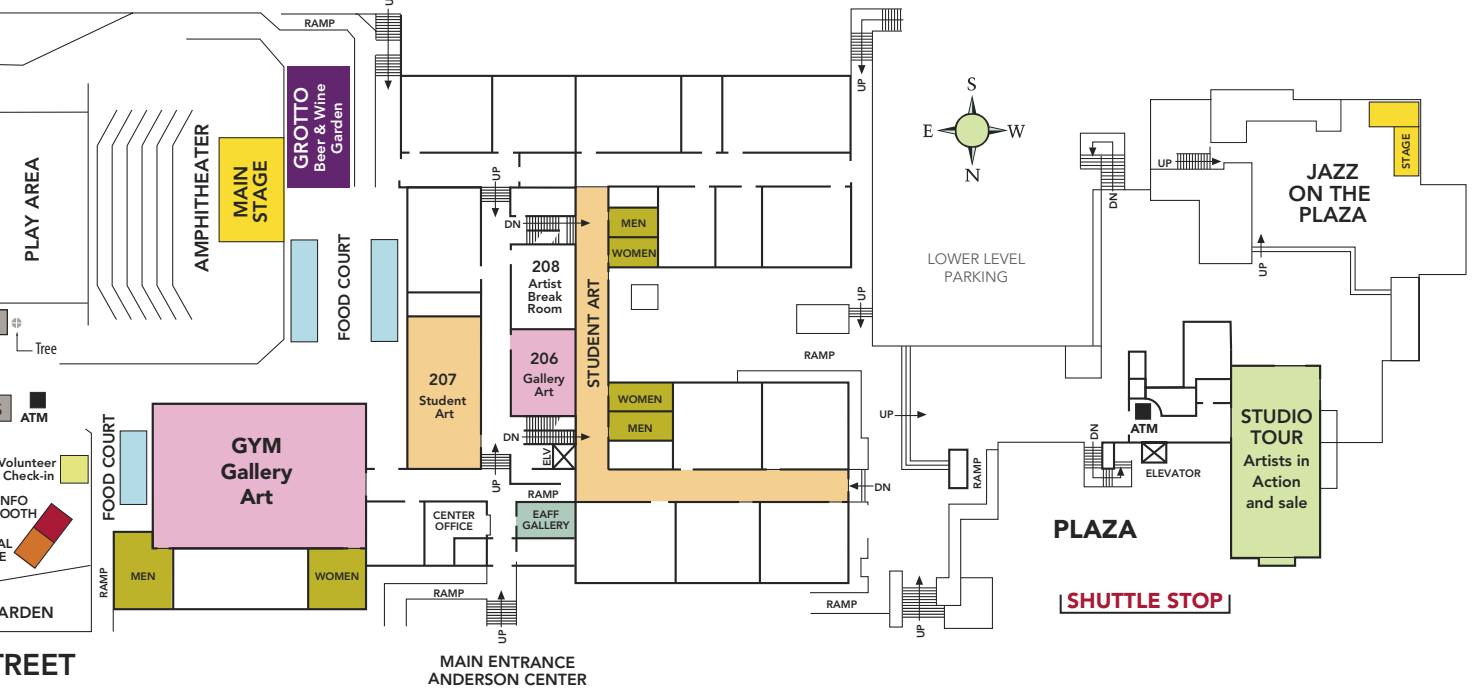

STREET

STREET

- Rick Moreno 533
- Ken Orton Gallery 922-923
- **PHOTOGRAPHY**
- Sigma Sreedharan Photography 624-625
- Ron Dobrowski Photography 714
- QK Photography 810
- Fterra Craves Photography 324
- Erskine Wood Photography Grace Photographics, Grace Berge 712
- Caren Brinkema Photography 123
- Lee Rentz Photography 513
- Kris Sproul Photography 620
- Craig Goodwin Photography 334-335
- Michael Howard Photos 35
- William Vanscoy 523
- Tom Saknit 11
- **PRINTMAKING**
- Daniel Cautrell Art 731
- Kelli MacConnel 323
- **SCULPTURE**
- Michael Velling 924-925
- Cyndi Brown Sculpture 210
- Parallax Gallery 521
- Tom Walsh 421
- Mast Metal Art 22-23
- Artsplasion 725
- Coyote Metal Works 433
- Peter Godwin 22-23
- Arunas Oslapas 631

WEARABLES LEATHER

- Felted Fantasies 536
- Teresa Ruch Designs 814
- The Bag Ladies of Sequim 423
- Brie Kriebel Clothing 913-914
- Renaissance Rags 730
- Engayla, Unique Women's Clothing 114
- Michael Green Leather & Canvas 13
- Carol Risley Designs 522
- Virginia Jurasevich 214
- Rockhill Leather 634
- Stickman Leather 231
- Drye Goods 332
- Hans Christensen Designs 811

WOOD

- Cutting Edge Wood Creations 234-235
- VS Quality Carpentry 813
- Thorsteinson Woodworking 610
- Bill Hodge Wood Art 632
- Herrnon Crafts 422
- Farnsworth Guitars 434
- HandPainted Wood Puzzles by Marvin and Margaret 915
- Mark Thomas Woodworks 835
- Austin Heitzman Furniture 512
- Cedar Street Design 832
- rePLY Furniture 822
- Mt. Hood Craft 220

seattle refined
our host.

seattlerefined.com